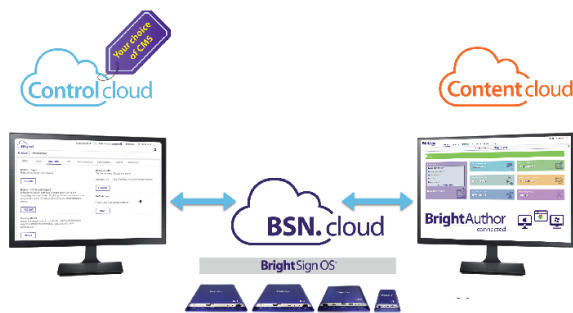

BSN.CLOUD

CLOUD-BASED DIGITAL SIGNAGE MANAGEMENT

The innovative BSN.cloud platform delivers cloud-connectivity with varying levels of player, network and content management services that put you in control. It provides a total signage solution to meet your unique needs by elevating real time player management and delivering secure, scalable services for basic to complex digital signage networks. The Control Cloud level of service is free for all BrightSign players giving real time player access and controls with your choice of CMS. For a complete set of network and content management tools, the Content Cloud level of service is offered as an affordable annual subscription. Securely manage one player or thousands - anytime, anywhere.

Subscription Options

Free cloud-based subscription included with BrightSign players for streamlined player setup, real time player controls and your choice of CMS

\$0

Annual subscription that includes the real time player access and adds a complete set of network and content management tools and services

\$99 / player / year

Content Creation and Distribution

The BSN.cloud platform is uniquely built to deliver a total signage solution that gives users the power to operate their digital signage network in a way that best meets their needs. The free Control Cloud subscription allows you to independently manage your real time player network from your CMS solution and allows you to choose the CMS of your choice – BrightAuthor:connected or an integrated partner CMS. The Content Cloud subscription utilizes the BrightAuthor:connected application as your CMS to build and distribute presentations, access network management tools and manage your content library in a cloud connected environment.